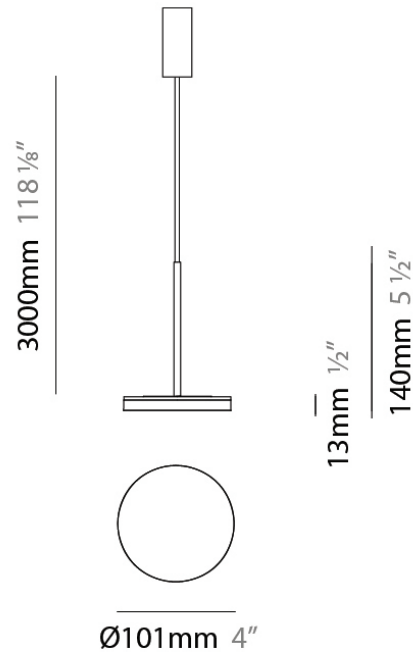

BELLA SUSPENSION

D81668R9-WHI

PROJECT

TYPE

NOTES

QUANTITY

DATE

GENERAL

Series: Bella

Brand: Panzeri

Division: Design

Mounting Type: Suspension

Mounting Location: Ceiling

Subcategory: Pendant

PHYSICAL

Diameter (mm): 101

Diameter (in): 4

Height (mm): 13

Height (in): 1/2

Max. Overall Height (mm): 3013

Max. Overall Height (in): 118 7/8

Light Distribution: Indirect

Weight (kg): 0.54501

Weight (lbs): 1.2

Diffuser: Opal - Acrylic

Fixture Material: Aluminum Die Cast

ELECTRICAL

Lamp Type: LED

Input Wattage (W): 6.5

Dimming: Non-Dimmable

Driver Included: Yes

Driver Location: Integrated

Driver Type: Constant Voltage - Universal

Driver Class: Class 2

Input Voltage (V): 120

LED

Color Temperature (°K): 2700

Max. Delivered Lumen (lm): 388

CRI: >90 CRI

OPTICAL

RATINGS AND CERTIFICATIONS

Certified By: CSA Certified to UL and CSA Standards

IP rating: IP40