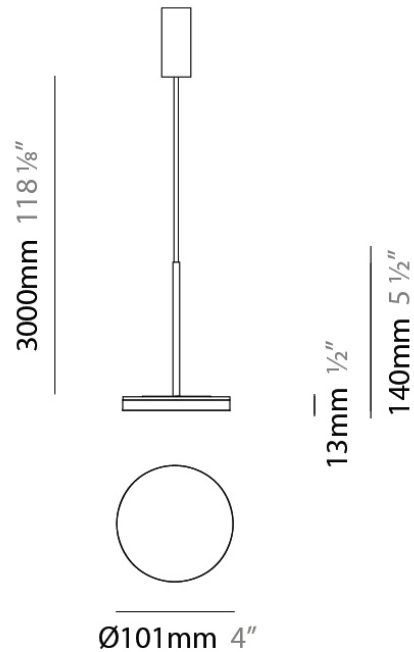

BELLA SUSPENSION

D81668-WHI

PROJECT

TYPE

NOTES

QUANTITY

DATE

GENERAL

Series: Bella
Brand: Panzeri
Division: Design
Mounting Type: Suspension
Mounting Location: Ceiling
Subcategory: Pendant

PHYSICAL

Diameter (mm): 101
Diameter (in): 4
Height (mm): 13
Height (in): 1/2
Max. Overall Height (mm): 3013
Max. Overall Height (in): 118 7/8
Light Distribution: Indirect
Weight (kg): 0.54501
Weight (lbs): 1.2
Diffuser: Opal - Acrylic
Fixture Material: Aluminum Die Cast

ELECTRICAL

Lamp Type: LED
Input Wattage (W): 6.5
Dimming: Non-Dimmable
Driver Included: Yes
Driver Location: Integrated
Driver Type: Constant Voltage - Universal
Driver Class: Class 2
Input Voltage (V): 120

LED

Color Temperature (°K): 2700
Max. Delivered Lumen (lm): 467
CRI: >80 CRI

OPTICAL

RATINGS AND CERTIFICATIONS

Certified By: CSA Certified to UL and CSA Standards
IP rating: IP40