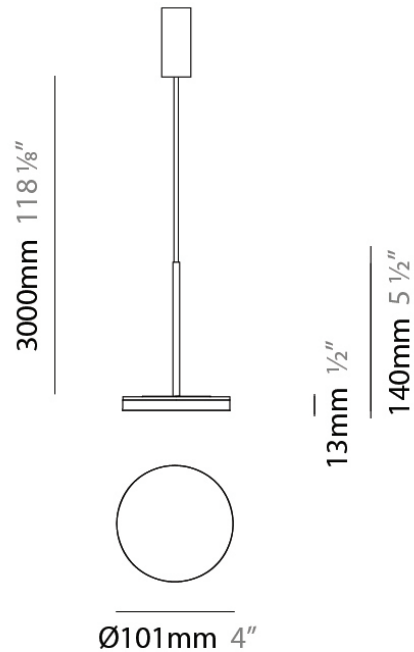

BELLA SUSPENSION

D81668-BRZ

PROJECT	
TYPE	
NOTES	
QUANTITY	
DATE	

GENERAL

Series: Bella
Brand: Panzeri
Division: Design
Mounting Type: Suspension
Mounting Location: Ceiling
Subcategory: Pendant

PHYSICAL

Diameter (mm): 101
Diameter (in): 4
Height (mm): 13
Height (in): 1/2
Max. Overall Height (mm): 3013
Max. Overall Height (in): 118 7/8
Light Distribution: Indirect
Weight (kg): 0.54501
Weight (lbs): 1.2
Diffuser: Opal - Acrylic
Fixture Material: Aluminum Die Cast

ELECTRICAL

Lamp Type: LED
Input Wattage (W): 6.5
Dimming: Non-Dimmable
Driver Included: Yes
Driver Location: Integrated
Driver Type: Constant Voltage - Universal
Driver Class: Class 2
Input Voltage (V): 120

LED

Color Temperature (°K): 2700
Max. Delivered Lumen (lm): 467
CRI: >80 CRI

OPTICAL

RATINGS AND CERTIFICATIONS

Certified By: CSA Certified to UL and CSA Standards
IP rating: IP40